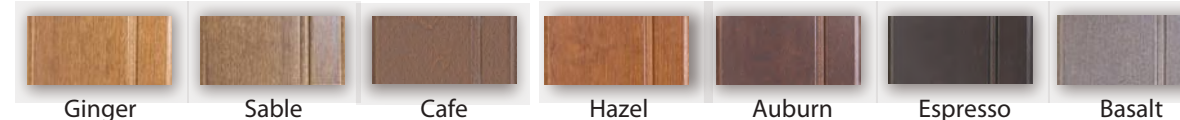

With Lectus cabinets, you can create the kitchen of your dreams, customized just for you and your lifestyle.

WOOD COLLECTION

DOOR STYLE: CONCORD Slab, MANHATTAN Flat, MANCHESTER Flat, KINGSTON Flat, VERONA Flat
 Panel Type: Slab, Flat, Flat, Flat, Flat
 Species: MAP, MAP, ALD, PNT, MAP, ALD, PNT, MAP, ALD, PNT, MAP, ALD, PNT, MAP, ALD, PNT

STAIN COLOURS

PAINT COLOURS

HIGHLIGHT COLOURS

DOOR STYLE: ELEMENT Slab
 Panel Type: Slab

LAMINATE COLLECTION

LAMINATE COLOURS

Contact your kitchen representative for available finishes.

Please refer to actual door and colour samples for accurate grain and colour representations.