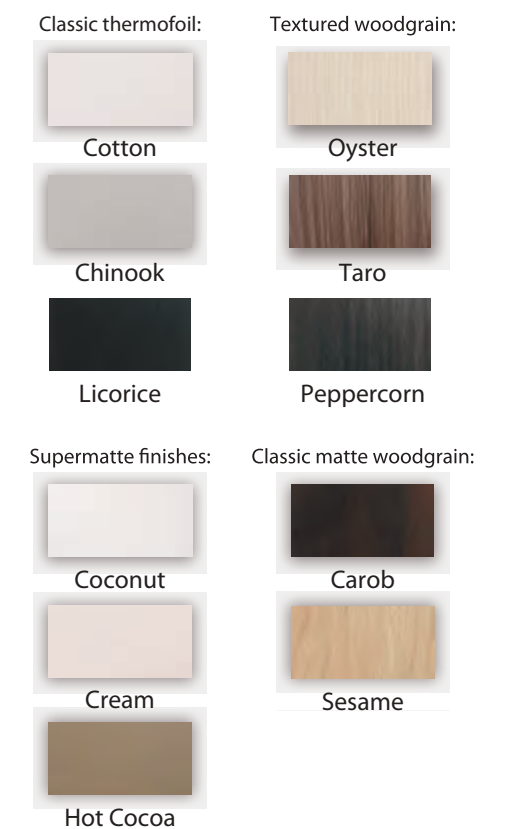

STAIN COLOURS

PAINT COLOURS

HIGHLIGHT COLOURS

DOOR STYLE: ELEMENT Slab
 Panel Type: Slab

LAMINATE COLLECTION

LAMINATE COLOURS

Contact your kitchen representative for available finishes.

Please refer to actual door and colour samples for accurate grain and colour representations.

PAINTED MDF COLLECTION

DOOR STYLE: COSMOPOLITAN Slab, LIBERTTI Flat, VOGUE Flat, LAUREL Flat, LAUREL Raised
 Panel Type: Slab, Flat, Flat, Flat, Raised
 Species: Matte & High Gloss, Matte & High Gloss, Matte & High Gloss, Matte & High Gloss, Matte & High Gloss

PAINT COLOURS

HIGHLIGHT COLOURS

THERMOFOIL COLLECTION

DOOR STYLE: VENUE Slab, DISTRICT Flat, PORTICO Flat
 Panel Type: Slab, Flat, Flat

SOCIETY Raised

BOULEVARD Raised

District and Portico doors also available with a beaded centre panel

THERMOFOIL COLOURS

Supermatte finishes:

Classic matte woodgrain: