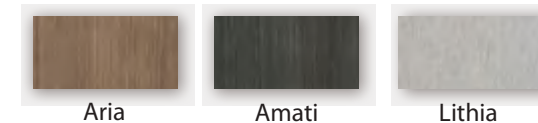

STAIN COLOURS

PAINT COLOURS

HIGHLIGHT COLOURS

DOOR STYLE: ELEMENT Slab
 Panel Type: Slab

LAMINATE COLLECTION

LAMINATE COLOURS

Contact your kitchen representative for available finishes.

Please refer to actual door and colour samples for accurate grain and colour representations.