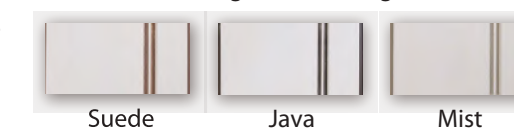

STAIN COLOURS

PAINT COLOURS

HIGHLIGHT COLOURS

DOOR STYLE: ELEMENT Slab
 Panel Type: Slab

LAMINATE COLLECTION

LAMINATE COLOURS

Contact your kitchen representative for available finishes.

Please refer to actual door and colour samples for accurate grain and colour representations.

PAINTED MDF COLLECTION

DOOR STYLE: COSMOPOLITAN Slab, LIBERTTI Flat, VOGUE Flat, LAUREL Flat, LAUREL Raised
 Panel Type: Slab, Flat, Flat, Flat, Raised
 Species: Matte & High Gloss, Matte & High Gloss, Matte & High Gloss, Matte & High Gloss, Matte & High Gloss

PAINT COLOURS

HIGHLIGHT COLOURS

THERMOFOIL COLLECTION

DOOR STYLE: VENUE Slab, DISTRICT Flat, PORTICO Flat
 Panel Type: Slab, Flat, Flat

SOCIETY Raised

BOULEVARD Raised

District and Portico doors also available with a beaded centre panel