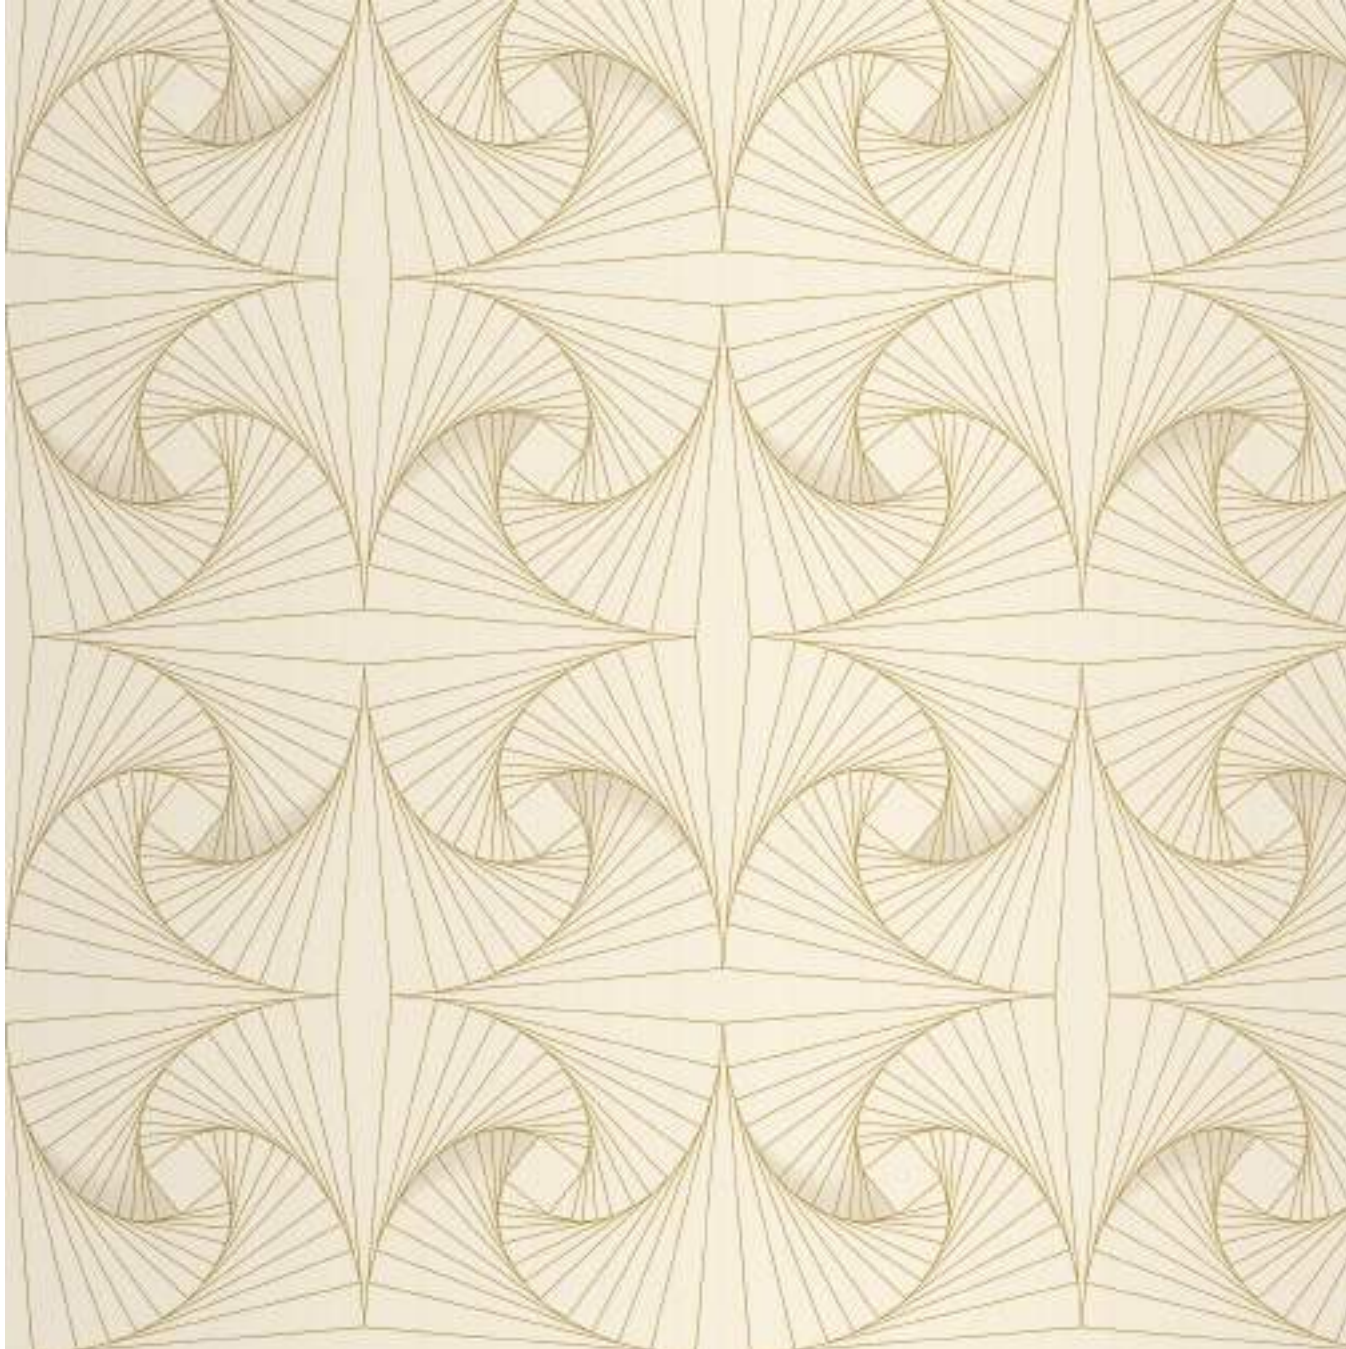

## SKINS TARIAN BEIGE

Roll

Lightfastness

Washable

Gluing  
the Wall

Easy to  
Tear off

Straight  
Match

Non Woven  
Paper