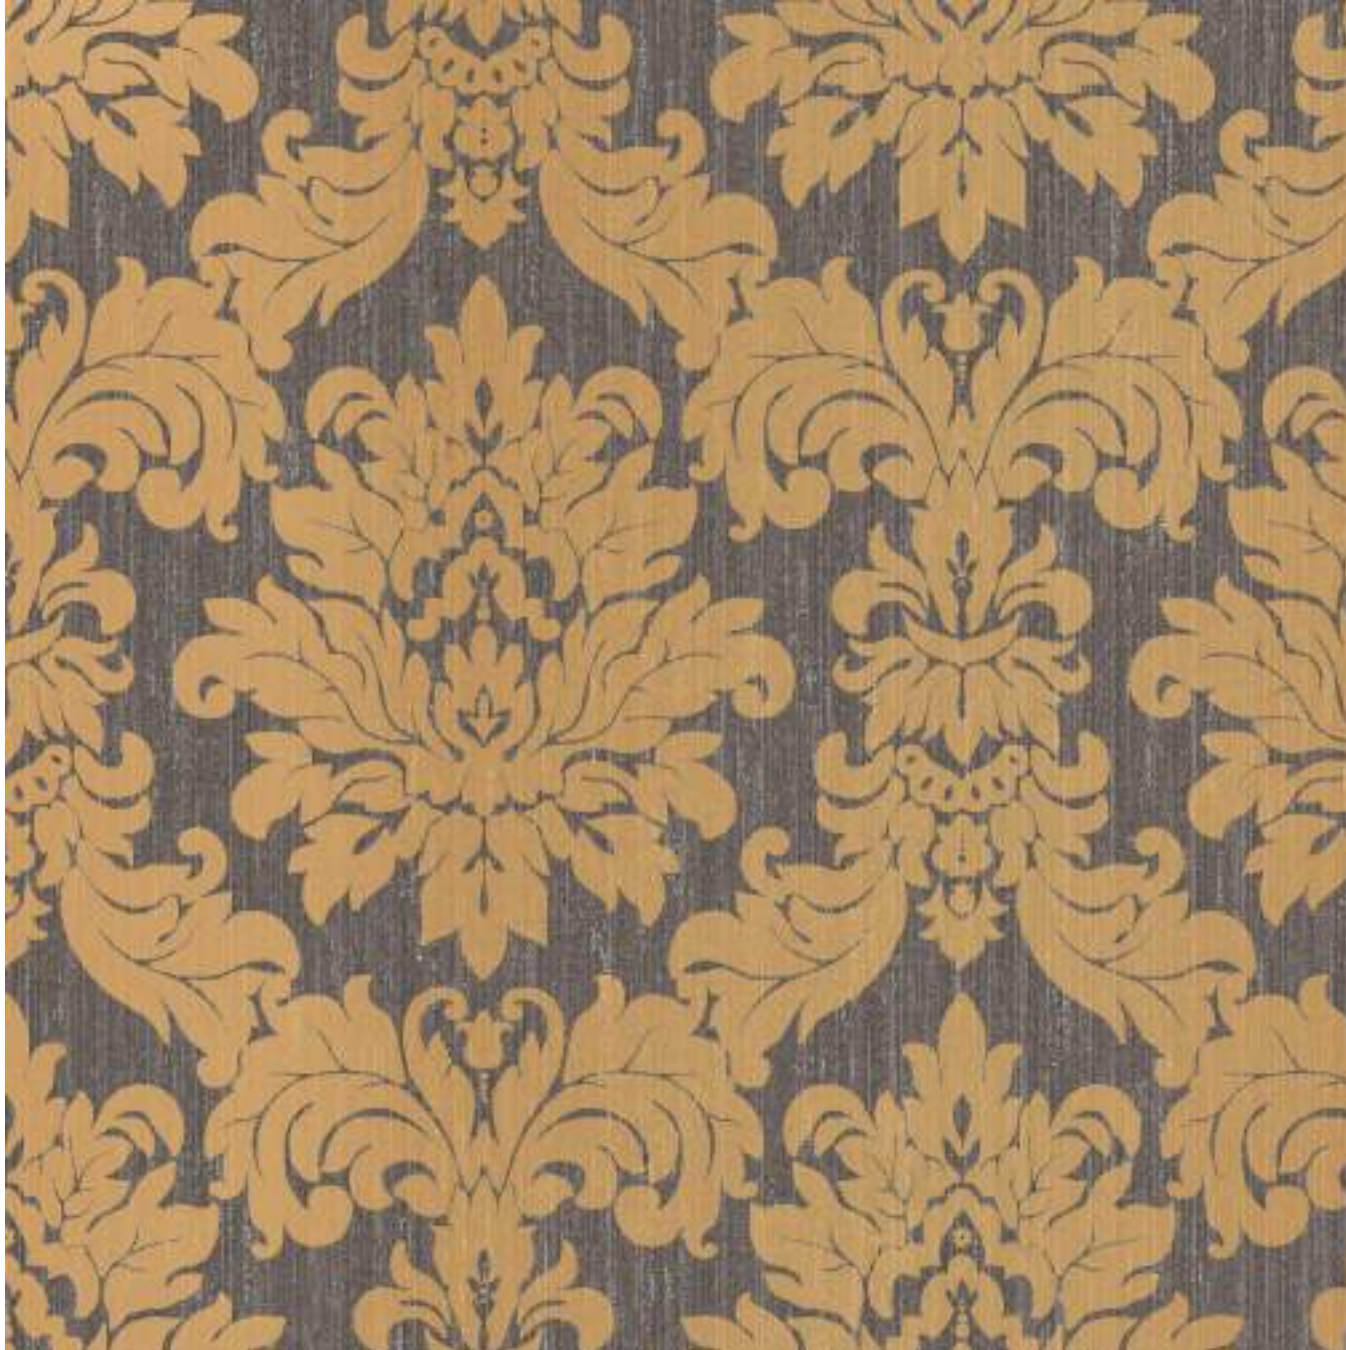

BUCKINGHAM

SKINS BUCKINGHAM COAL

Roll

Lightfastness

Washable

Gluing the Wall

Easy to Tear off

Drop Match
26,5cm
10 3/8"

Non Woven Paper

Standard European Warranty

FORMAT	53cm x 1005cm 20 7/8" x 395 21/32"
CODE	100307830
GROUP	G-201
PCS	12 x Cj 360 x Pal
M²	63,918 x Cj 1917,54 x Pal
KG	10,8 x Cj 324 x Pal

Recommended Adhesive:
SKINS FIX