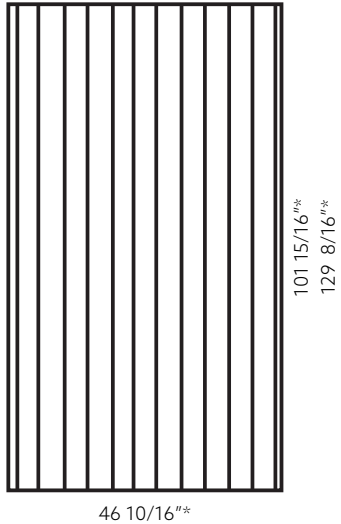

**Arco · Grey Sand**

46 10/16" x 101 15/16" · 100314064

46 10/16" x 129 8/16" · 100293381

PAINTE

White Sand	Ocre Sand	Grey Sand
FW P001	FW P004	FW P007

(\*) Approximate measurements. Nominal measurement tolerances are ±13/16" on the long side and ±3/8" on the short side. (\*\*) Approximate measurements. Design height tolerance ±3/16".