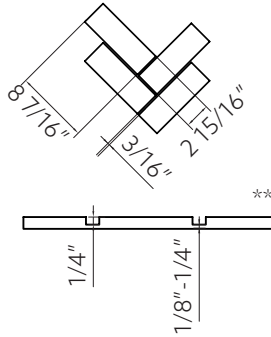

PAINT

White Clay	Mediterranean	Red Clay	Yellow Clay	Velvet Brown
FW P025	FW P011	FW P014 / FW P016 / FW P022 / FW P018 / FW P017	FW P018 FW P022	FW P008

(*) Approximate measurements. Nominal measurement tolerances are $\pm 13/16"$ on the long side and $\pm 3/8"$ on the short side. (**) Approximate measurements. Design height tolerance $\pm 3/16"$.