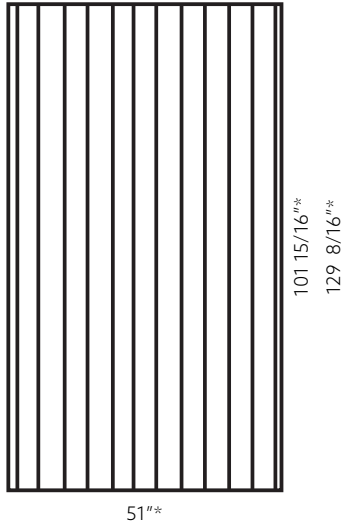

51" x 101 15/16" · 100314121

51" x 129 8/16" · 100293337

SpA  
hotel

17

PAINT

White Sand	Ocre Sand	Grey Sand
FW P001	FW P004	FW P007

(\*) Approximate measurements. Nominal measurement tolerances are  $\pm 13/16"$  on the long side and  $\pm 3/8"$  on the short side. (\*\*) Approximate measurements. Design height tolerance  $\pm 3/16"$ .