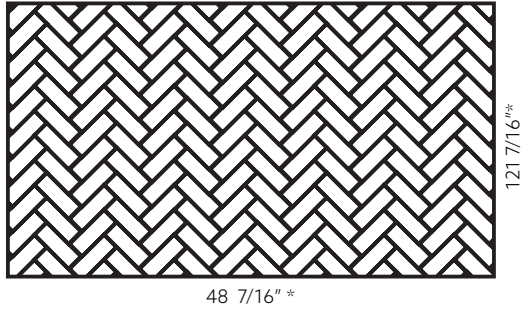

PAINT

White Clay	Mediterranean	Red Clay	Yellow Clay	Velvet Brown
FW P025	FW P011	FW P014 / FW P016 / FW P022 / FW P018 / FW P017	FW P018 FW P022	FW P008

(*) Approximate measurements. Nominal measurement tolerances are $\pm 13/16"$ on the long side and $\pm 3/8"$ on the short side. (**) Approximate measurements. Design height tolerance $\pm 3/16"$.