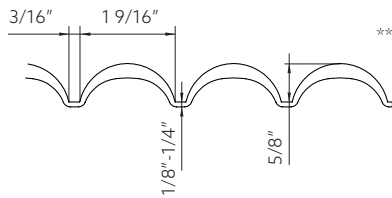

**Willow · Velvet Black**

50 9/16" x 101 15/16" · 100314094

50 9/16" x 129 8/16" · 100293422

**PAINT**

Velvet Green	Velvet Blue	Velvet Black
FW P027	FW P028	FW P013

(\*) Approximate measurements. Nominal measurement tolerances are  $\pm 13/16"$  on the long side and  $\pm 3/8"$  on the short side. (\*\*) Approximate measurements. Design height tolerance  $\pm 3/16"$ .