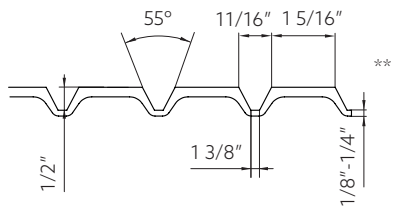

**Doghe · Roble Murano**

50 9/16" x 101 15/16" · 100314075

50 9/16" x 129 8/16" · 100293395

PAINT

Roble Natura	Nogal Americano	Roble Murano
FW T021	FW T020	FW T019

(\*) Approximate measurements. Nominal measurement tolerances are ±13/16" on the long side and ±3/8" on the short side. (\*\*\*) Approximate measurements. Design height tolerance ±3/16".