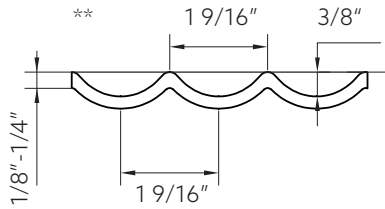

PAINT

White Sand	Vanilla Sand	Dark Sand
FW P001	FW P010	FW P029

(*) Approximate measurements. Nominal measurement tolerances are $\pm 13/16''$ on the long side and $\pm 3/8''$ on the short side. (**) Approximate measurements. Design height tolerance $\pm 3/16''$.