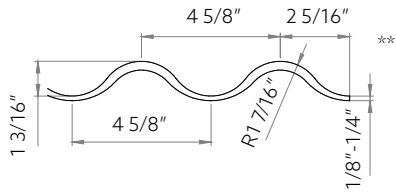

51" x 101 15/16" · 100314121

51" x 129 8/16" · 100293337

SpA  
hotel

17

PAINT

White Sand	Ocre Sand	Grey Sand
FW P001	FW P004	FW P007

(\*) Approximate measurements. Nominal measurement tolerances are  $\pm 13/16"$  on the long side and  $\pm 3/8"$  on the short side. (\*\*) Approximate measurements. Design height tolerance  $\pm 3/16"$ .