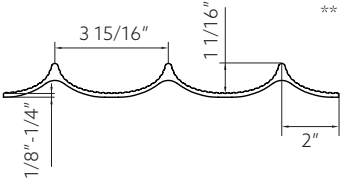

PAINTE

White Sand	Ocre Sand	Grey Sand
FW P001	FW P004	FW P007

(*) Approximate measurements. Nominal measurement tolerances are ±13/16" on the long side and ±3/8" on the short side. (**) Approximate measurements. Design height tolerance ±3/16".