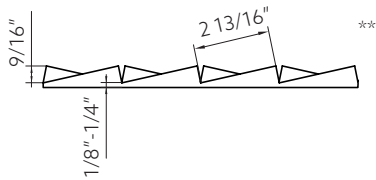

PAINT

White Clay	Paglierino	Bruciato	Rosato	Anticato
FW P025	FW P009 FW P010	FW P007 FW P008	FW P014 FW P015	FW P016 FW P018

(*) Approximate measurements. Nominal measurement tolerances are $\pm 13/16"$ on the long side and $\pm 3/8"$ on the short side. (**) Approximate measurements. Design height tolerance $\pm 3/16"$.