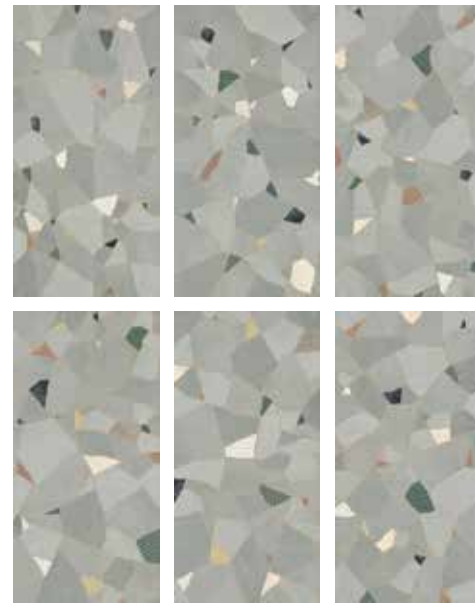

WALLPAPERS KINTSUGI

V4
R9 HD

FORMATI • SIZES • FORMATS • FORMATE

303951
Kintsugi Rettificato (6 pz misti - 6 pcs mix)
60x120 24"x48"