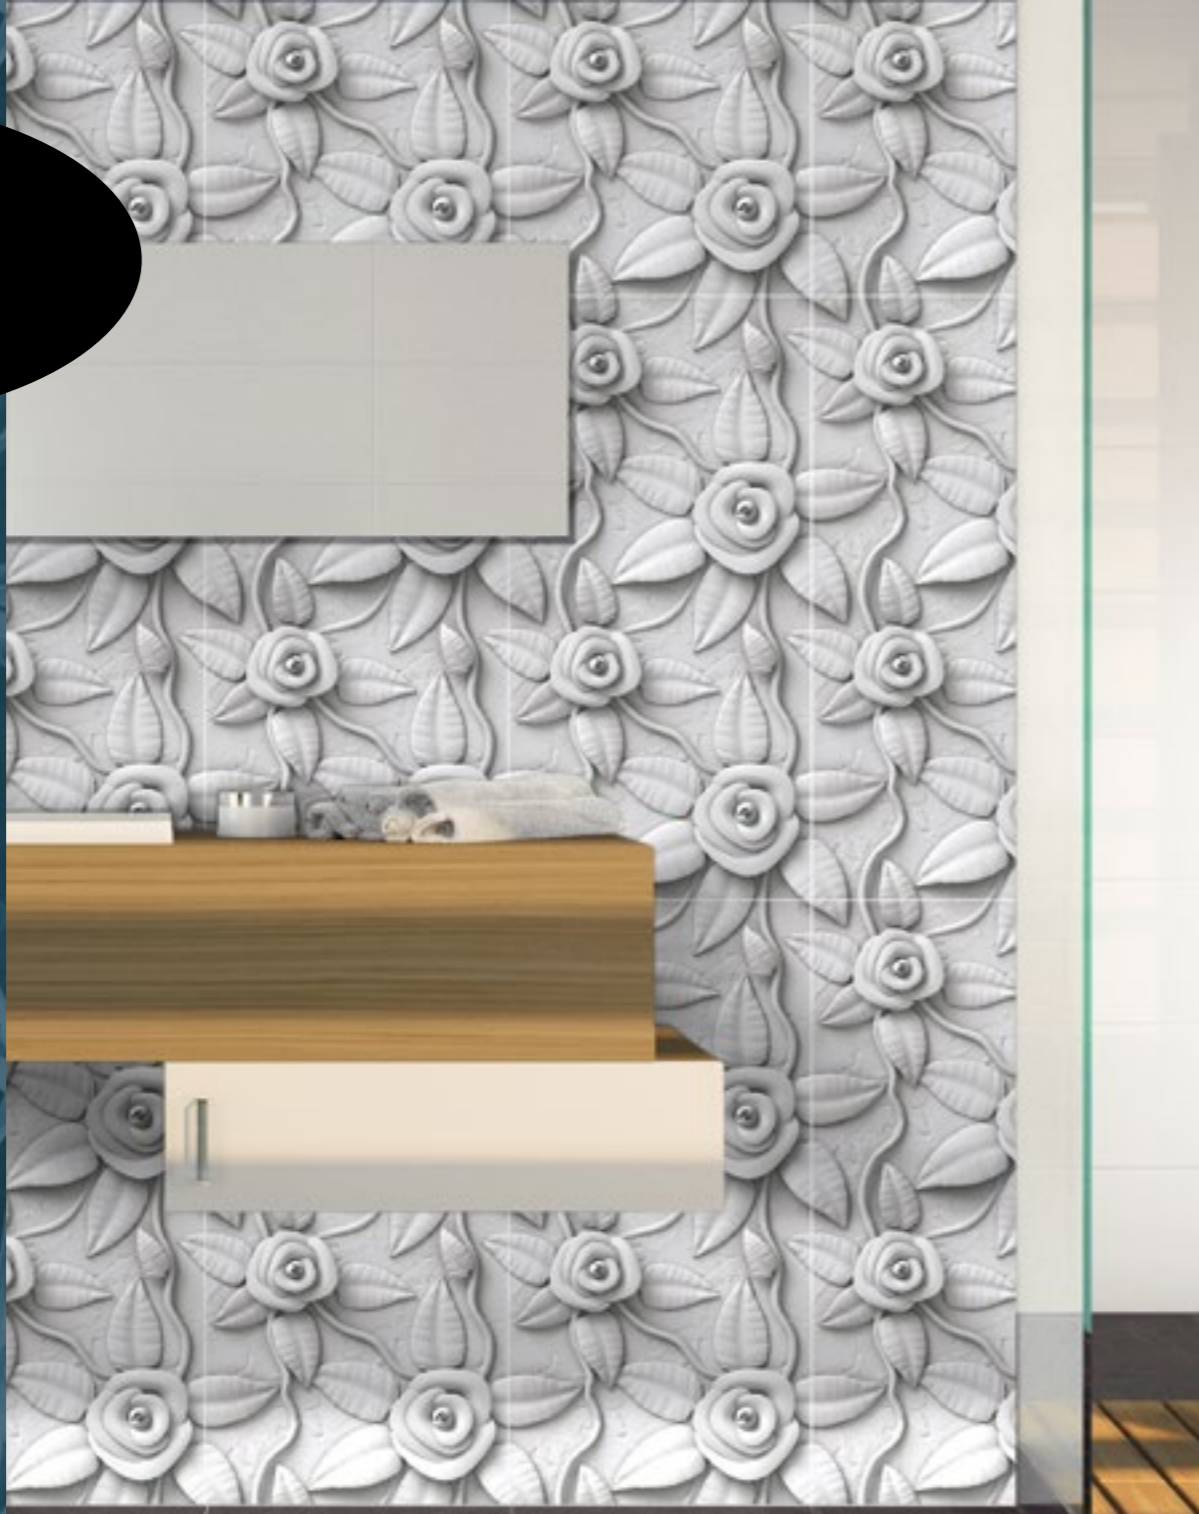

3D

3D 1

3D 3

P115 m²

Porcelánico / Porcelain Tiles
49,1x98,2 cm. Rect. / 19,3x38,6"

3D 4

Charm

Comb