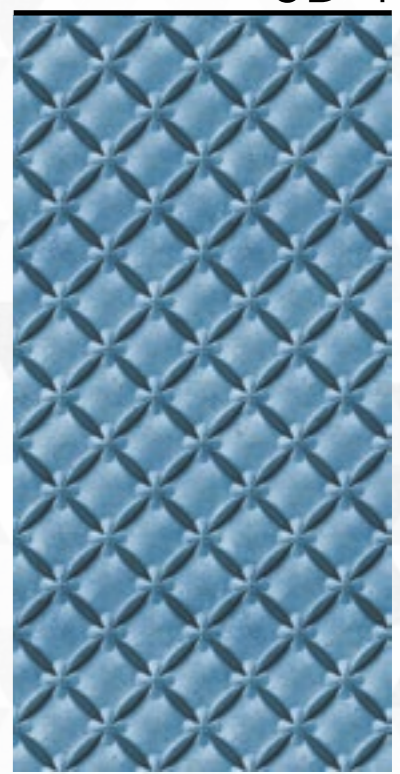

3D

3D 1

3D 3

P115 m²

Porcelánico / Porcelain Tiles
49,1x98,2 cm. Rect. / 19,3x38,6"

3D 4

Charm

Comb