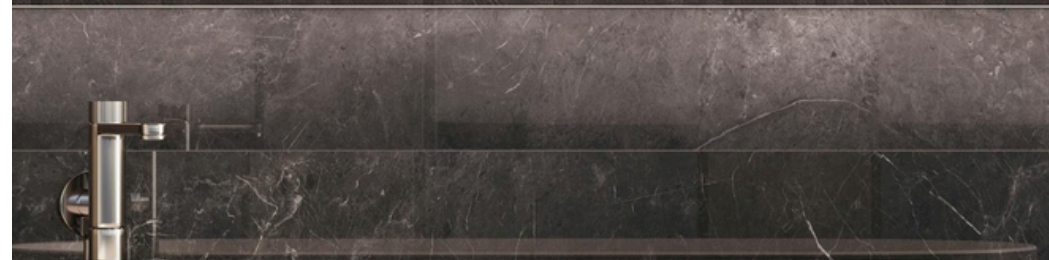

Pricing is listed as Regular Retail + is subject to change without notice.

NERO

DECO NERO*

LINE NERO*

*Ceramic Wall Tiles available in 24"x60" size only.