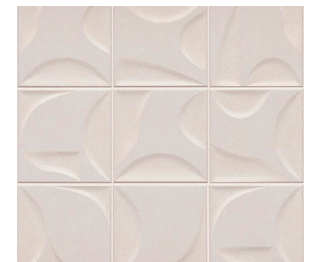

SAILS COLLECTION

Description: Ceramic Wall Tiles

Nominal size: 6"x6"

Actual size: 16 x 16 cm

Thickness: 9.5 mm

Brand: L'Antic Colonial - Spain

RETAIL PRICING

	\$/sft	\$/piece	
6"x6"	13.00	4.19	PT1

FINISH

	Matte	Polished	Rectified	Texture
6"x6"		✓		✓

TECHNICAL INFORMATION

	Water Absorption	Stain Resistant	Chemical Resistant	Frost Resistant
6"x6"	> 10%	✓	✓	

APPLICATION

	Wall	Floor
6"x6"	✓	

CREAM

EARTH

PEARL