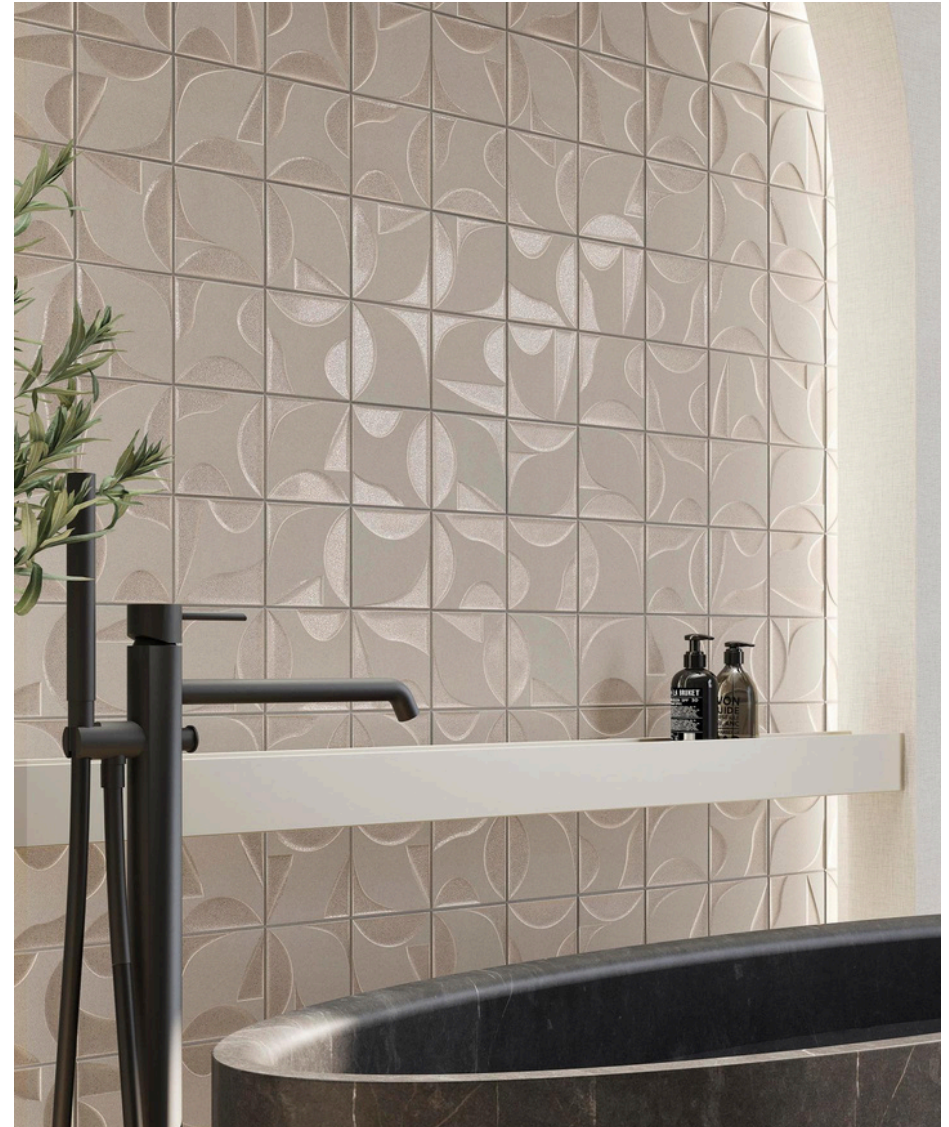

SAILS COLLECTION

Description: Ceramic Wall Tiles

Nominal size: 6"x6"

Actual size: 16 x 16 cm

Thickness: 9.5 mm

Brand: L'Antic Colonial - Spain

RETAIL PRICING

	\$/sft	\$/piece	
6"x6"	13.00	4.19	PT1

FINISH

	Matte	Polished	Rectified	Texture
6"x6"		✓		✓

TECHNICAL INFORMATION

	Water Absorption	Stain Resistant	Chemical Resistant	Frost Resistant
6"x6"	> 10%	✓	✓	

APPLICATION

	Wall	Floor
6"x6"	✓	

CREAM

EARTH

PEARL