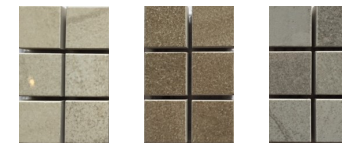

SANDSTONE SERIES

SANDSTONE is available in Beige, Brown + Gray, it is a RECTIFIED GLAZED POLISHED PORCELAIN

Beige

Brown

Gray

SANDSTONE SERIES

The Sandstone Collection replicates the subtle, sandy drifts found in nature.

Alternate sizes, textures and décor pieces may also be available for special order. Please contact your sales consultant for more information.

General Information

Criteria	Floor + Wall
Thickness	10mm (12mm**)
Recommended grout joints	1/16" to 1/8"
Finishes	Polished

Technical Information

 Floor Application	 Wall Application
 Rectified	 Stain Resistant
 0,5%	 V3 Substantial
 Frost Resistant	 Chemical Resistant

Printed photographs are representations of color only. Please view a sample for color accuracy.