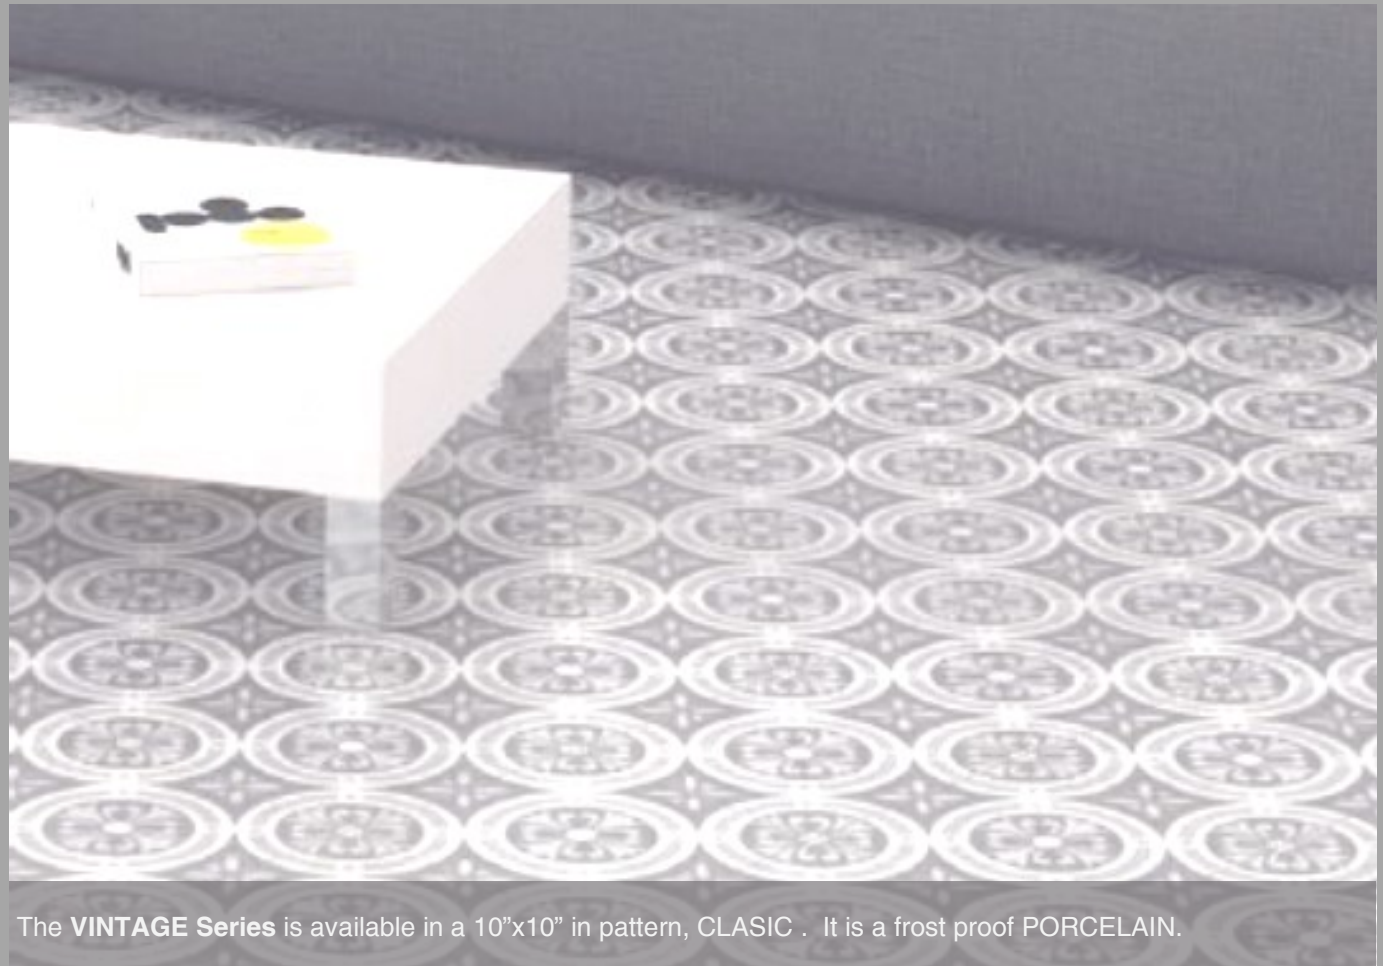

# VINTAGE SERIES

The **VINTAGE Series** is available in a 10"x10" in pattern, CLASIC . It is a frost proof PORCELAIN.

CLASIC

The **VINTAGE Series** is a frost-proof porcelain; it is inspired by cement-like or “encaustic-tile”.